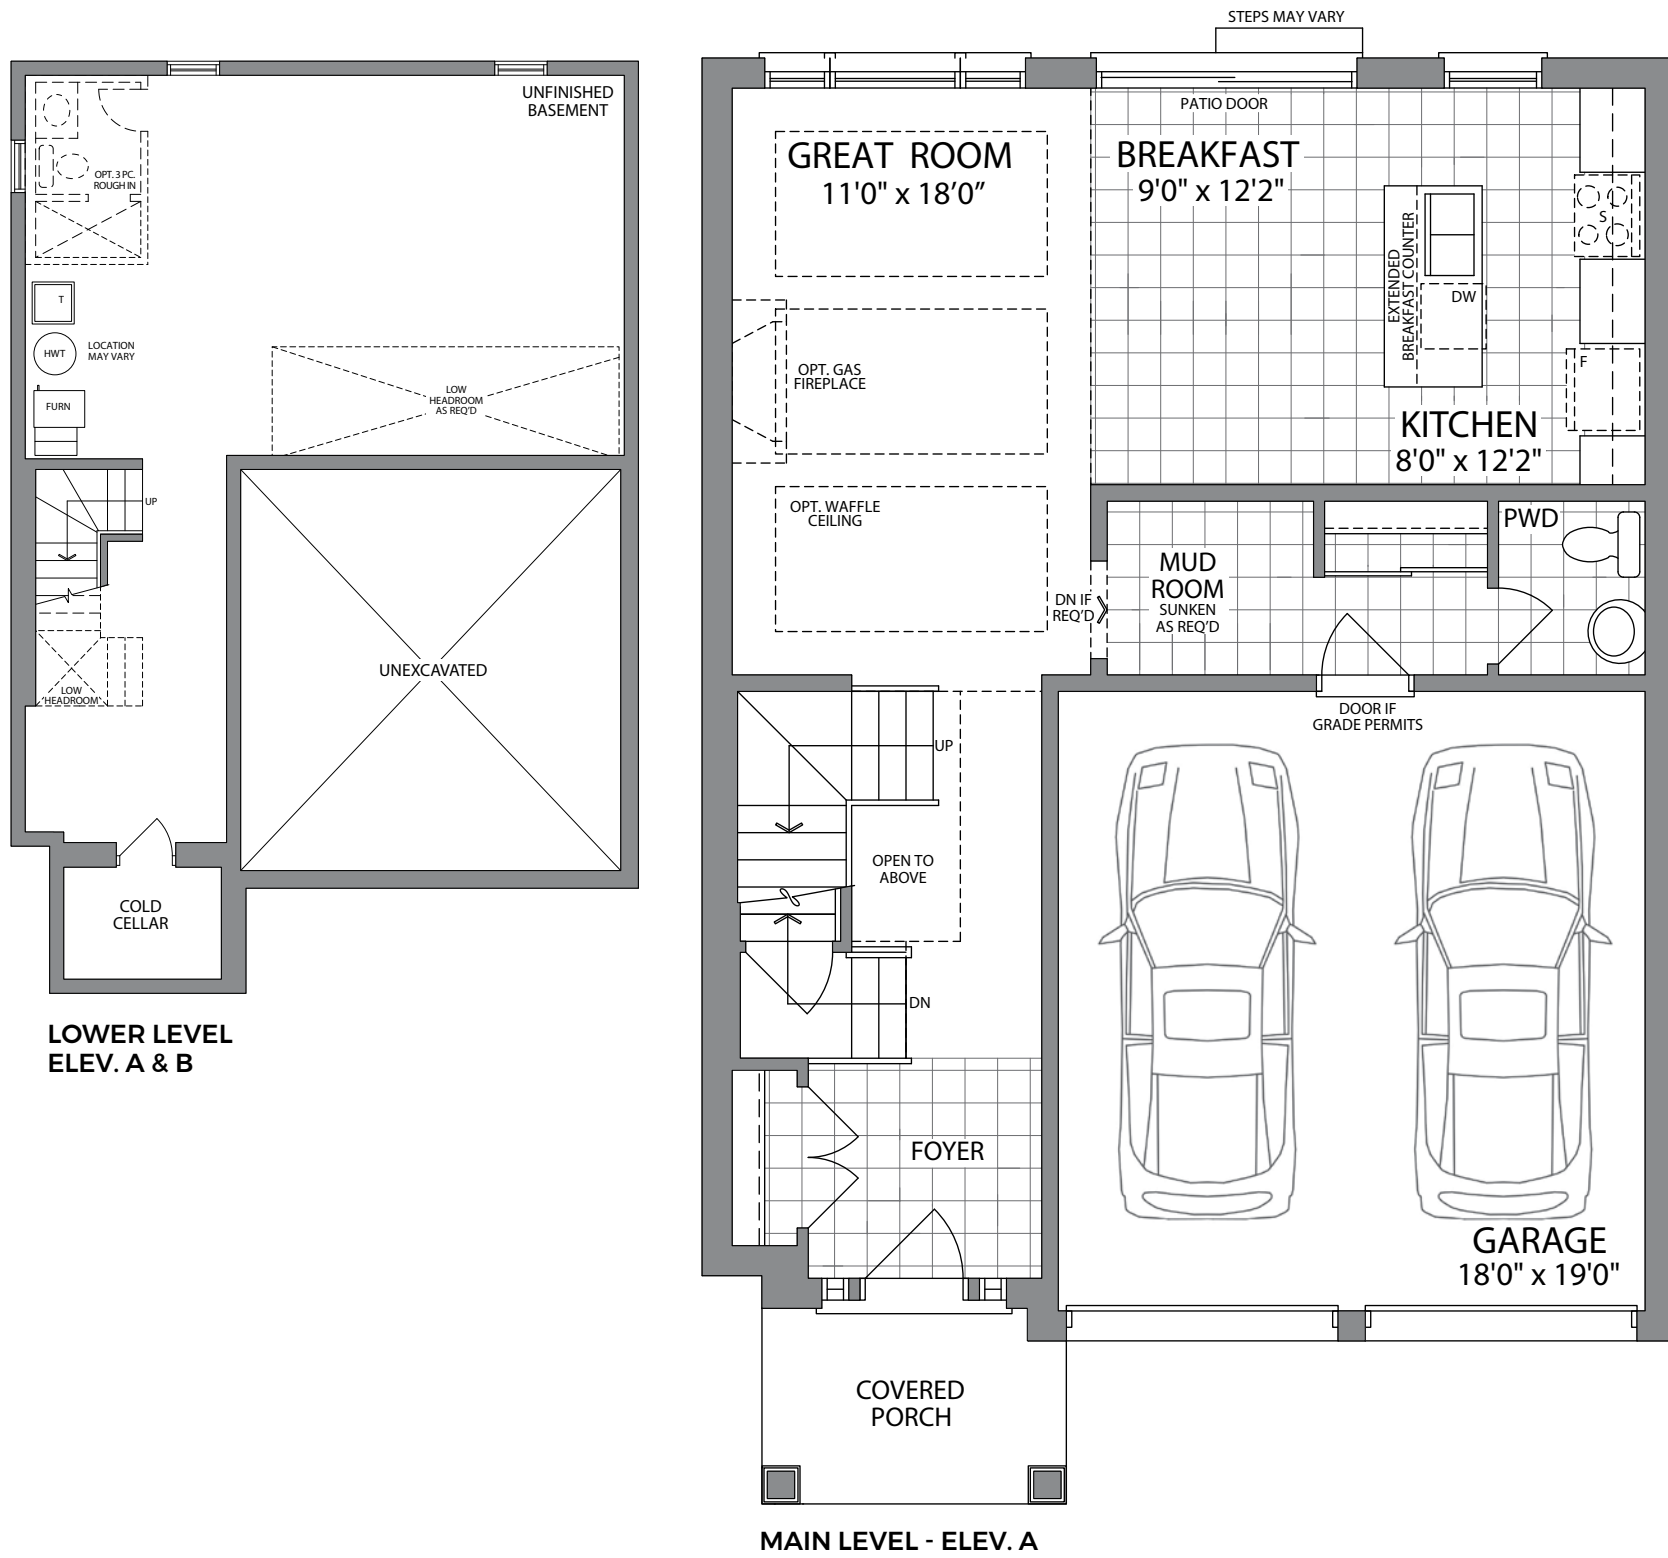

HURON

1856 SQ FT | ELEVATION B

1859 SQ FT | ELEVATION A

Artist's Concept

Artist's Concept

HURON

ELEV. A 1859 SQ FT / ELEV. B 1856 SQ FT

Dimensions, specifications, layouts, window sizes, and materials are approximate only, may vary, and are subject to change as provided in the Agreement of Purchase & Sale. All representative square footages include applicable finished lower level and open to below and above areas. Square footage varies according to architectural style. Plans may be reversed. Illustrations are artist's concept. E.&O.E. 6/20. 3601