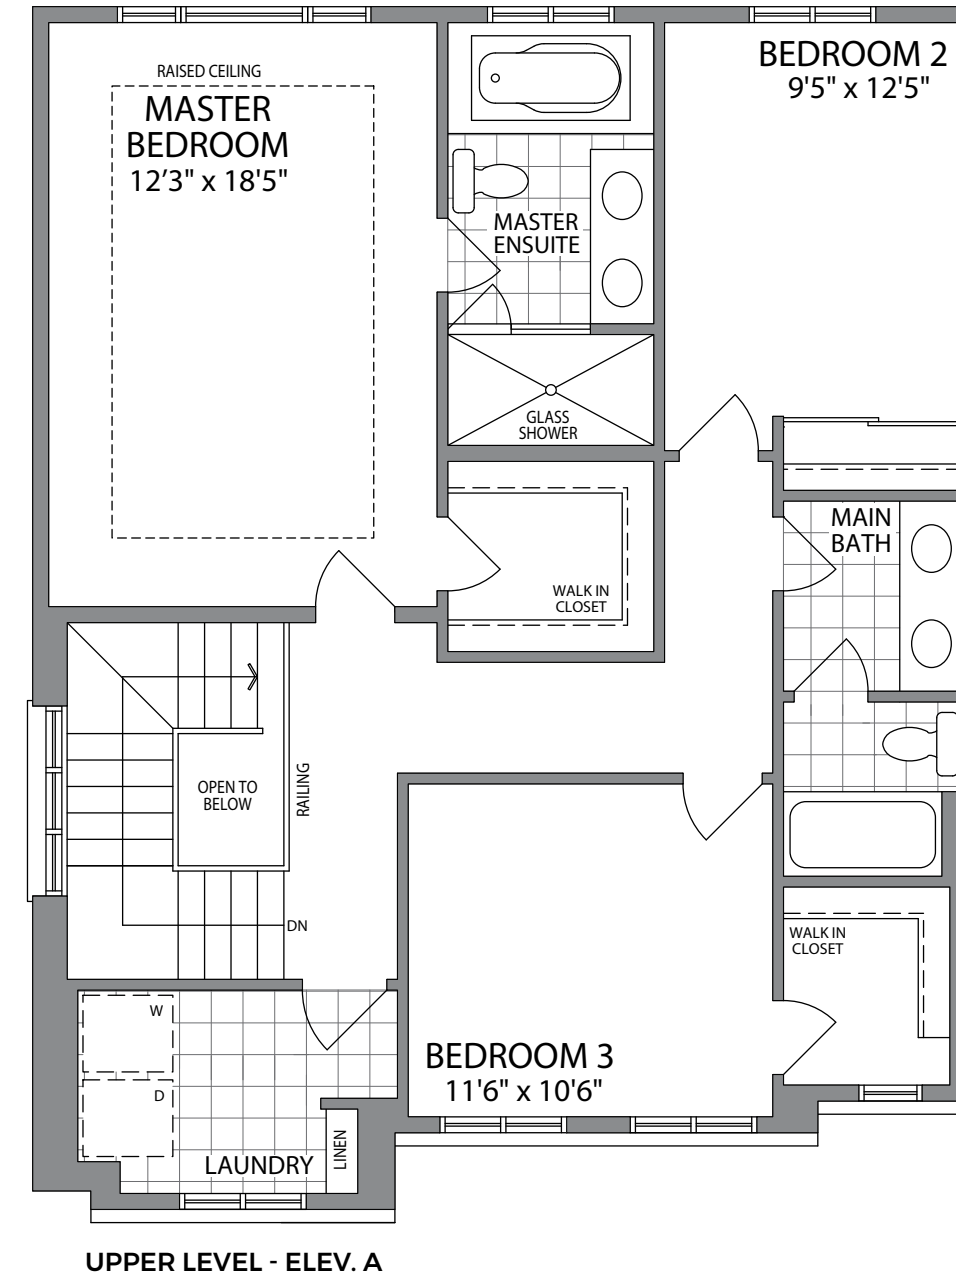

HURON

1856 SQ FT | ELEVATION B

1859 SQ FT | ELEVATION A

Artist's Concept

Artist's Concept

HURON

ELEV. A 1859 SQ FT / ELEV. B 1856 SQ FT

Dimensions, specifications, layouts, window sizes, and materials are approximate only, may vary, and are subject to change as provided in the Agreement of Purchase & Sale. All representative square footages include applicable finished lower level and open to below and above areas. Square footage varies according to architectural style. Plans may be reversed. Illustrations are artist's concept. E.&O.E. 6/20. 3601