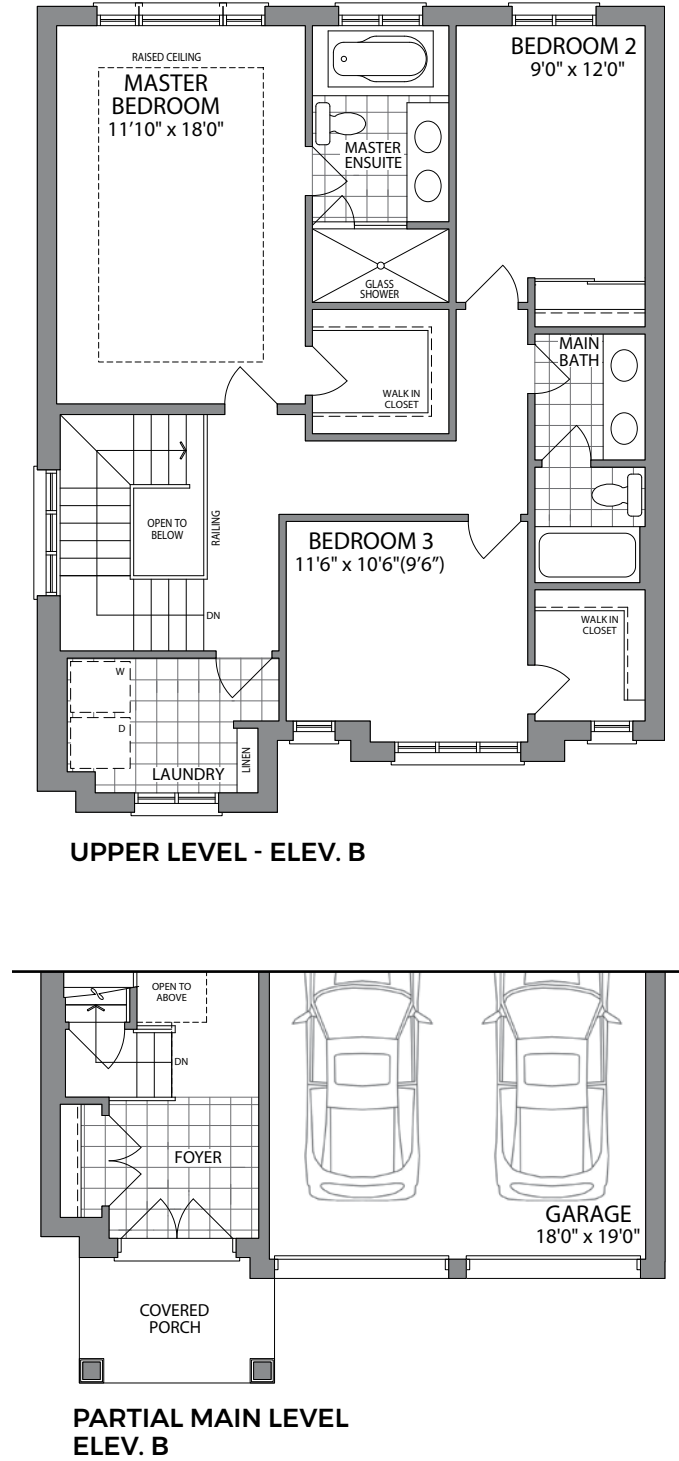

HURON

1856 SQ FT | ELEVATION B

1859 SQ FT | ELEVATION A

Artist's Concept

Artist's Concept

HURON

ELEV. A 1859 SQ FT / ELEV. B 1856 SQ FT

Dimensions, specifications, layouts, window sizes, and materials are approximate only, may vary, and are subject to change as provided in the Agreement of Purchase & Sale. All representative square footages include applicable finished lower level and open to below and above areas. Square footage varies according to architectural style. Plans may be reversed. Illustrations are artist's concept. E.&O.E. 6/20. 3601